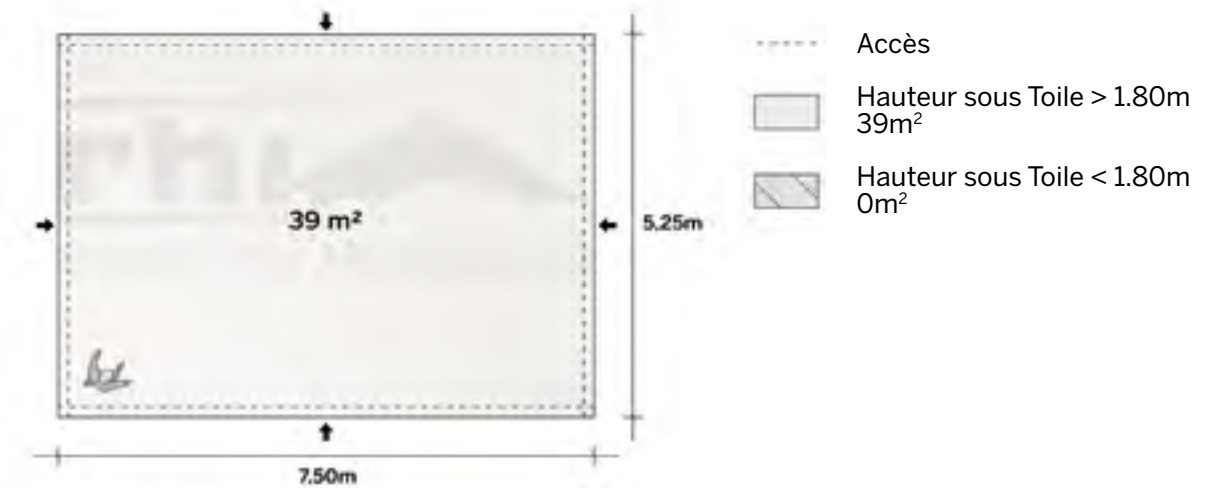

Tailles	Dimensions possibles	Compositions modèles
27m ²	5,25m x 5,25m	XS027
39m ²	5,25m x 7,5m	XS039
79m ²	7,5m x 10,5m	XS039 + XS039 M079
118m ²	7,5m x 15,75m	XS039 + XS039 + XS039 XS039 + M079
157m ²	7,5m x 21m 10,5m x 15m	M079 + M079 M157
197m ²	7,5m x 26,25m	XS039 + M079 + M079
236m ²	10,5m x 22,5m 7,5m x 31,5m	M079 + M157 M079 + M079 + M079
315m ²	10,5m x 30m 15m x 21m	M157 + M157 XL315
394m ²	10,5m x 37,5m	M157 + M157 + M079
472m ²	15m x 31,5m 10,5 x 45m	XL315 + M157 M157 + M157 + M157
630m ²	21m x 30m 15m x 42m	XL315 + XL315 M157 + M157 + XL315
790m ²	15m x 52,5m	XL315 + XL315 + M157
945m ²	15m x 63m	XL315 + XL315 + XL315

Cocktail: 54 pax

Tente Stretch 39m²
5,25m x 7,5m

Modèle XS039

◆ Plan de repérage

◆ Surface utile

◆ Exemples d'aménagement

Diner tables rondes: 32 pax

Diner tables rect: 39 pax