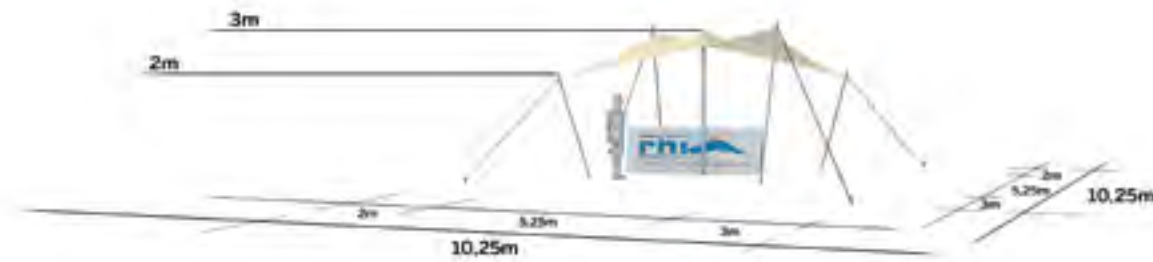

Tailles	Dimensions possibles	Compositions modèles
27m ²	5,25m x 5,25m	XS027
39m ²	5,25m x 7,5m	XS039
79m ²	7,5m x 10,5m	XS039 + XS039 M079
118m ²	7,5m x 15,75m	XS039 + XS039 + XS039 XS039 + M079
157m ²	7,5m x 21m 10,5m x 15m	M079 + M079 M157
197m ²	7,5m x 26,25m	XS039 + M079 + M079
236m ²	10,5m x 22,5m 7,5m x 31,5m	M079 + M157 M079 + M079 + M079
315m ²	10,5m x 30m 15m x 21m	M157 + M157 XL315
394m ²	10,5m x 37,5m	M157 + M157 + M079
472m ²	15m x 31,5m 10,5 x 45m	XL315 + M157 M157 + M157 + M157
630m ²	21m x 30m 15m x 42m	XL315 + XL315 M157 + M157 + XL315
790m ²	15m x 52,5m	XL315 + XL315 + M157
945m ²	15m x 63m	XL315 + XL315 + XL315

Modèles
XS027
XS039

Tente Stretch 27m²
5,25m x 5,25m

Modèle XS027

◆ Plan de repérage

◆ Surface utile

◆ Exemples d'aménagement

Diner tables rondes: 22 pax

Diner tables rect: 27 pax