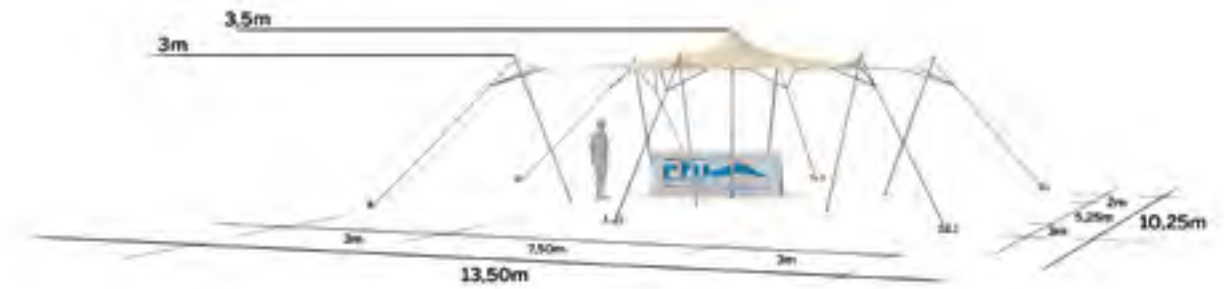

◆ Plan de repérage